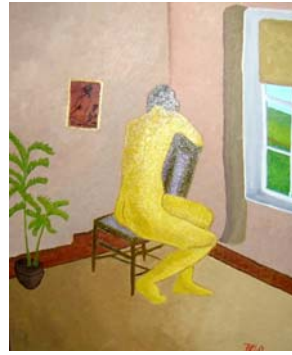

FELO Paintings

Fine Collectible Art

These 11" x 14" fine art prints are printed on Premium Paper using pure archival pigmented (not dye) inks for maximum quality and longevity (more than 100 years according to independent Wilhelm Imaging Research). Prints are designed to be used with standard 16"x20" mats and frames.

FLB

FLC

FLF

Please cut coupon along the dotted line

FELO Mail/Gift Certificate Print Order Form

These original 11"x14" FELO "Painting" Limited Prints are available by mail for only

$34.99

Each print comes with a **Certificate of Authenticity** signed by the artist. Designed for standard 16"x 20" mats and frames.

All sales are final! + tax & Shipping

Payments must be made in US dollars. No orders will be shipped until your check clears. Check orders will ship in 4-6 weeks. Orders made by money orders or bank drafts will be shipped within 48 hours. Please do not send cash. Be sure to include the print number(s).

Please fill out the back of this coupon and send it with your payment to:

BBFC
54-12 31st Avenue
Woodside, NY 11377

SPECIAL OFFER!!
For a limited time, order any three (3) prints for $105.00 and receive a fourth print for **FREE!**
Offer only good through December 31, 2007

1 print at $34.99 .....$ _____ Print Number _____ Print Number _____
2 prints at $34.99 .....$ _____ Print Number _____
4 prints (for the price of 3) at $105.00.....$ _____ Print Number _____
(Please choose one of above three options)
Shipping and Handling $ 5.00
Sub Total $ _____
NYC(only) sales tax (x .0825) .. _____
Grand Total $ _____

$34.99 each

All sales are final! + tax & shipping

Your Name: _____ Date: _____
Shipping Address: _____
City: _____ State: _____ Zip Code: _____
Phone _____ E-mail: _____
Credit Card Number _____
Exp. Date _____